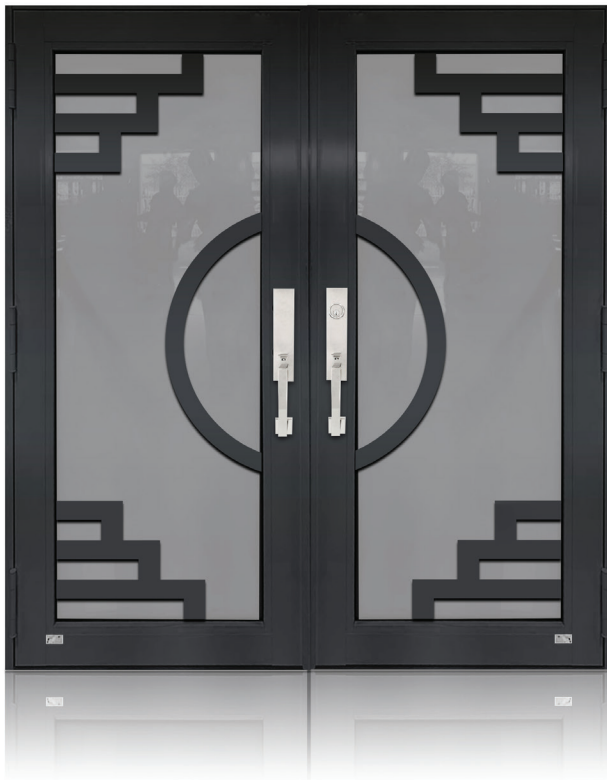

We offer Elegant Designs for your Entry Door

For more information visit www.alconwindows.com • 305.553.0229